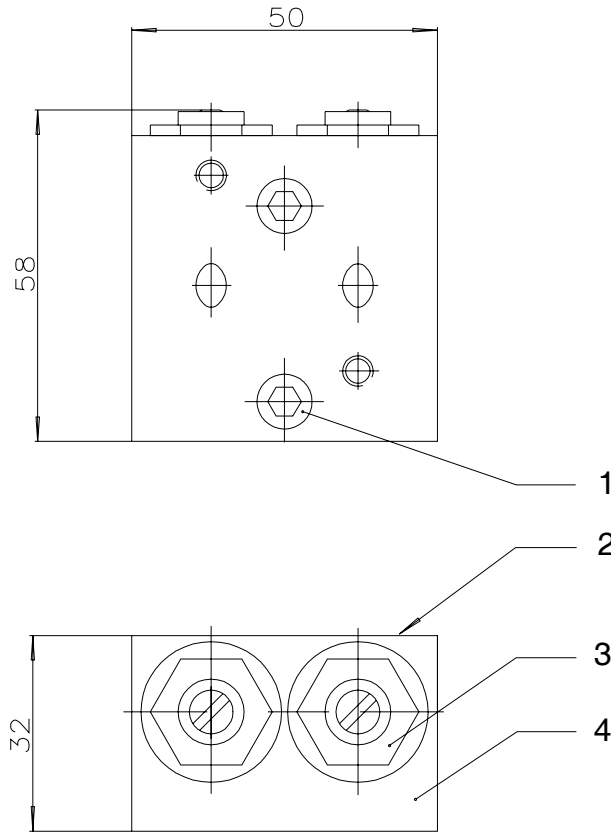

RC200

Speed Restrictor

- For close adjustment of operation time, open and close (RC-DA)
- For close adjustment of operation time, open or close (RC-SR)
- Adjustable air flow 0-161 NI/min
- For all actuators with Namur connection
- Material: Aluminium
- Option: Special surface treatment for corrosive environments

Material

Part No	Description	Number	Material
1	Screw	2	Stainless A2
2	O-ring	2	Nitrile
3	Valve	2	Brass, nickel plated
4	Body	1	Aluminium, anodized

We reserve the right to alterations without previous notice